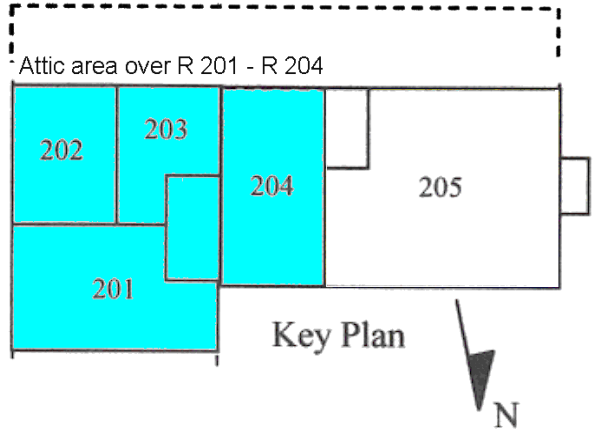

Attic

Inventory Condition and Assessment Program

Interior

Elevation:

Room #: R301

Room Name / Use: Attic (1751 section)

Date of Assessment:

Photo Nos.:

[66. Attic over ca. 1751 section, east gable;](#)

[67. Attic over ca. 1751 section, east and south;](#)

[68. Attic over ca. 1751 section, west wall, chimney mass;](#)

[69. Attic over R 204, frame infill section.](#)

Peter Burr House